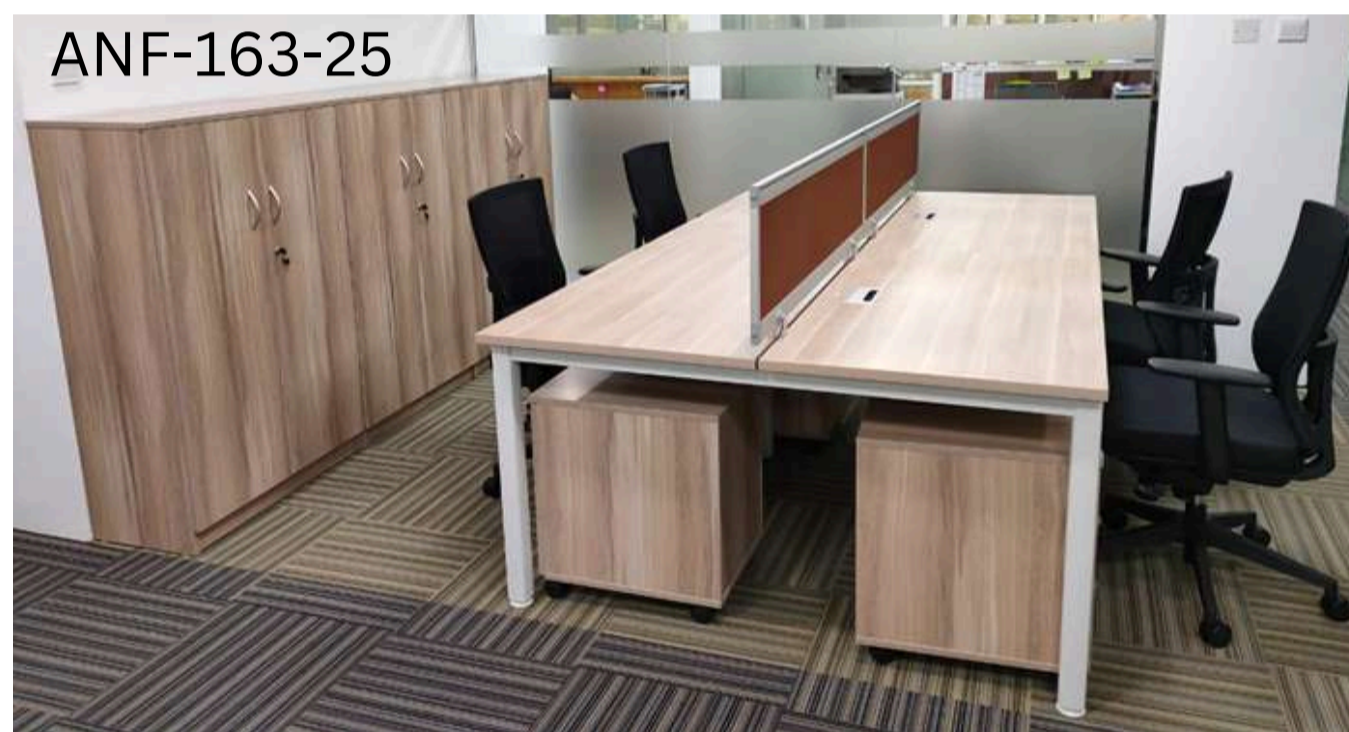

ANF-163-25